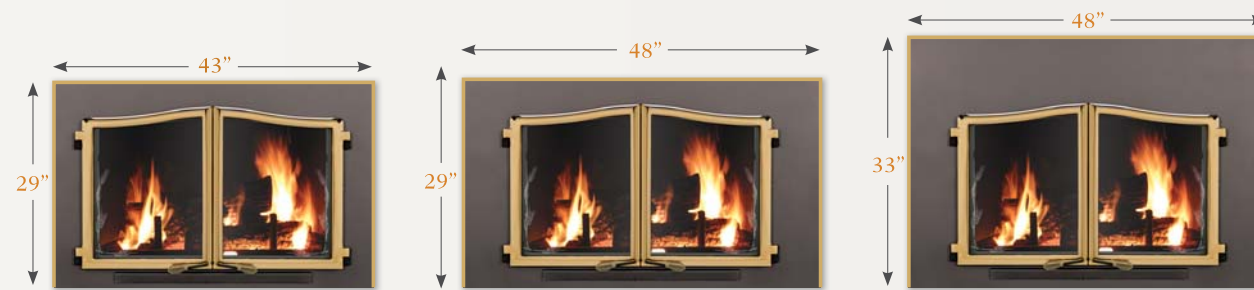

500 SERIES

Model Number	Door Color	Fireplace Interior Opening				Shroud Exterior Dimensions
		Height min	Height max	Width min	Width max	
2943-500A	Cast Iron	22.5"	27"	32"	39"	29" x 43"
2948-501A		22.5"	27"	36"	44"	29" x 48"
3348-502A		22.5"	31"	36"	44"	33" x 48"
2943G-500A	24K Gold	22.5"	27"	32"	39"	29" x 43"
2948G-501A		22.5"	27"	36"	44"	29" x 48"
3348G-502A		22.5"	31"	36"	44"	33" x 48"
2943N-500A	Brushed Nickel	22.5"	27"	32"	39"	29" x 43"
2948N-501A		22.5"	27"	36"	44"	29" x 48"
3348N-502A		22.5"	31"	36"	44"	33" x 48"
Special Order	Choice	Custom		Custom		Custom

SPECS

FEATURES

Etching	Air Wash	Fits Models	Easy Touch Air Control
None	Standard	Smart Fireplaces 33 & 37	Standard
None	Standard	Smart Fireplaces 37 & 42	Standard
None	Standard	Smart Fireplaces 37 & 42	Standard
Wheat Pattern	Standard	Smart Fireplaces 33 & 37	Standard
Wheat Pattern	Standard	Smart Fireplaces 37 & 42	Standard
Wheat Pattern	Standard	Smart Fireplaces 37 & 42	Standard
None	Standard	Smart Fireplaces 33 & 37	Standard
None	Standard	Smart Fireplaces 37 & 42	Standard
None	Standard	Smart Fireplaces 37 & 42	Standard
Choice	Standard	Most Masonry Fireplaces	Standard

FAQ

With included hardware, doors install easily and quickly for secure, airtight performance.

Q. How much will Country Flame fireplace doors heat?

A. They are rated at 35,000 BTUs per hour.

Q. Can the doors be installed on masonry fireplaces?

A. Yes. On either masonry fireplaces or the Country Flame fireplace furnace, they increase burn times and provide much more heat than conventional doors.

Q. Can they be installed over rough stone facing?

A. Yes. Fill voids behind frame with insulation or cement.

Q. How long will the doors last?

A. Under normal use, the 1/4" plate steel frame and heavy cast-iron doors should last a lifetime.

Q. Will they hold a fire longer?

A. This airtight system offers the same type of control as high-quality stoves and inserts. Many users report fires that burn overnight.

Q. How do I control the fire?

A. Use the rotary air control on the 400 series and the concealed easy-touch air control on the 500 series for precise regulation.

Q. Are there restrictions on the use of these doors?

A. Yes. They cannot be installed over zero-clearance fireplaces.