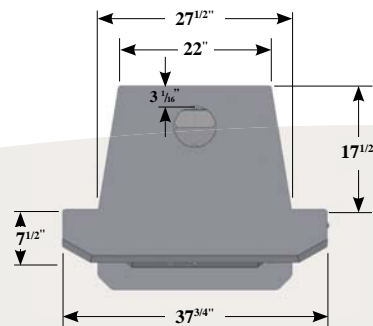

- 72% Efficiency
- Max Heating Capacity: 34,100 BTU
- Heavy Gauge Steel Construction
- 422 Pounds
- Max Burn Time: 12 Hours
- Max Log Length: 20"
- Black or Gold Door & Trim Options
- 6" Flue Opening
- Air Wash Equipped for Cleaner Glass
- Dual Blowers Standard (125 CFM Each)
- Approved for Installation into Zero-Clearance Wood Burning Fireplaces

## Installation

With our optional trim skirt and leveling base plate, you can easily trim off the lower louvers below the zero-clearance firebox.

Minimum Fireplace Dimensions:	
Opening Height	18"
Opening Width	28"
Depth	18"
Width at Back	22"