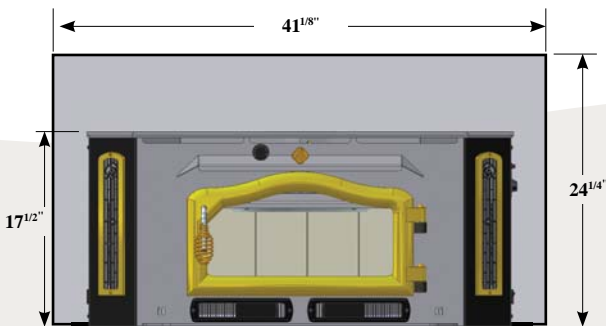

- 72% Efficiency
- Max Heating Capacity: 34,100 BTU
- Heavy Gauge Steel Construction
- 422 Pounds
- Max Burn Time: 12 Hours
- Max Log Length: 20"
- Black or Gold Door & Trim Options
- 6" Flue Opening
- Air Wash Equipped for Cleaner Glass
- Dual Blowers Standard (125 CFM Each)
- Approved for Installation into Zero-Clearance Wood Burning Fireplaces

## Installation

With our optional trim skirt and leveling base plate, you can easily trim off the lower louvers below the zero-clearance firebox.

Minimum Fireplace Dimensions:	
Opening Height	18"
Opening Width	28"
Depth	18"
Width at Back	22"