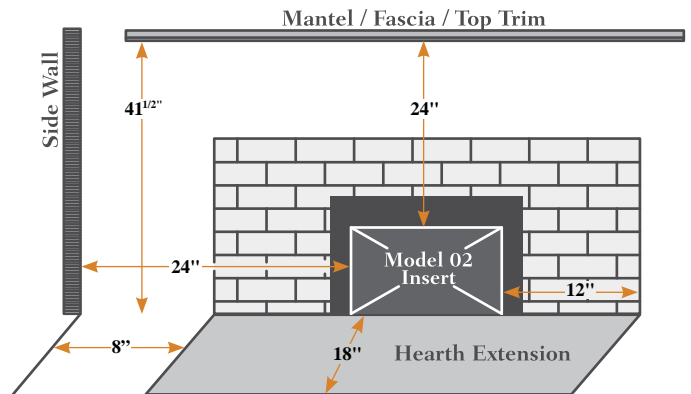

## Gain Efficiency

With the Model 02 Catalytic Wood Burning Insert, you can turn your open-masonry or zero-clearance fireplace—formerly a significant point of heat loss—into an efficient source of warmth and savings. Features include:

- 72% Efficiency
- Max Heating Capacity: 34,100 BTU
- Heavy Gauge Steel Construction
- 422 Pounds
- Max Burn Time: 12 Hours
- Max Log Length: 20"
- Black or Gold Door & Trim Options
- 6" Flue Opening
- Air Wash Equipped for Cleaner Glass
- Dual Blowers Standard (125 CFM Each)
- Approved for Installation into Zero-Clearance Wood Burning Fireplaces

## Installation

With our optional trim skirt and leveling base plate, you can easily trim off the lower louvers below the zero-clearance firebox.

Minimum Fireplace Dimensions:	
Opening Height	18"
Opening Width	28"
Depth	18"
Width at Back	22"