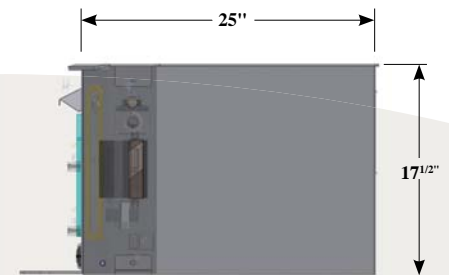

- 72% Efficiency
- Max Heating Capacity: 34,100 BTU
- Heavy Gauge Steel Construction
- 422 Pounds
- Max Burn Time: 12 Hours
- Max Log Length: 20"
- Black or Gold Door & Trim Options
- 6" Flue Opening
- Air Wash Equipped for Cleaner Glass
- Dual Blowers Standard (125 CFM Each)
- Approved for Installation into Zero-Clearance Wood Burning Fireplaces

## Installation

With our optional trim skirt and leveling base plate, you can easily trim off the lower louvers below the zero-clearance firebox.

Minimum Fireplace Dimensions:	
Opening Height	18"
Opening Width	28"
Depth	18"
Width at Back	22"