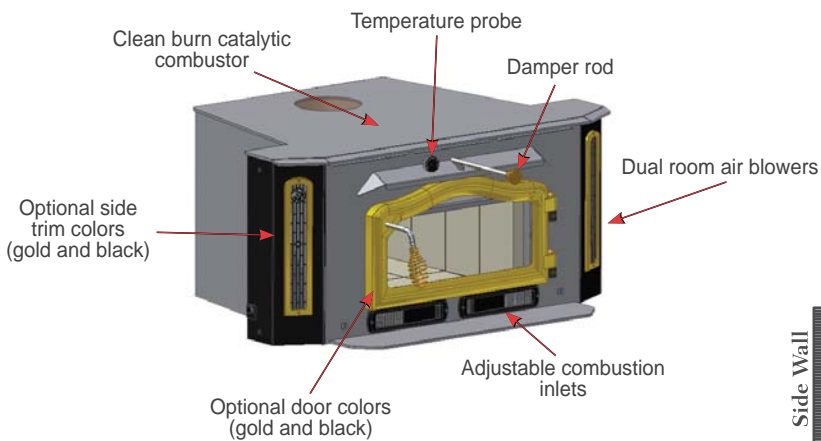

# Model 02

The versatile Model 02 Catalytic Wood Burning Insert transforms virtually any fireplace into a beautiful, efficient source of comfort. Its compact design even fits into zero-clearance fireboxes, adding advanced catalytic combustion technology to the natural appeal of a real wood fire. Optional gold or black trim allows you to choose the look that complements your home's unique style.

## Gain Efficiency

With the Model 02 Catalytic Wood Burning Insert, you can turn your open-masonry or zero-clearance fireplace—formerly a significant point of heat loss—into an efficient source of warmth and savings. Features include:

- 72% Efficiency
- Max Heating Capacity: 34,100 BTU
- Heavy Gauge Steel Construction
- 422 Pounds
- Max Burn Time: 12 Hours
- Max Log Length: 20"
- Black or Gold Door & Trim Options
- 6" Flue Opening
- Air Wash Equipped for Cleaner Glass
- Dual Blowers Standard (125 CFM Each)
- Approved for Installation into Zero-Clearance Wood Burning Fireplaces